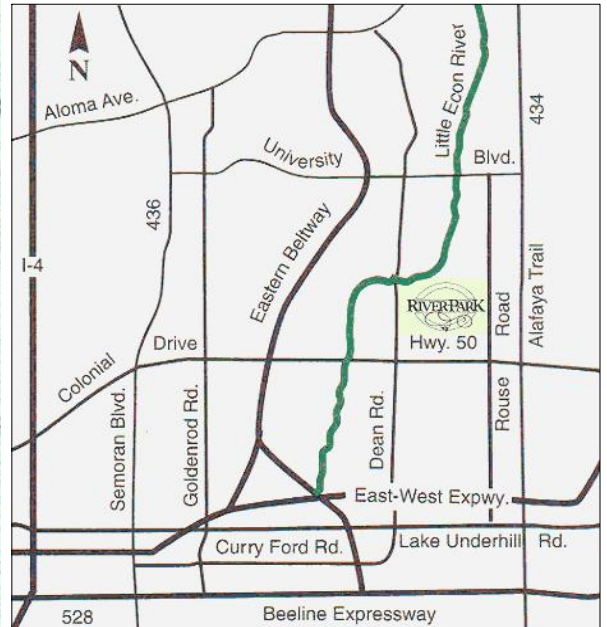

# RIVER PARK

TO HWY 50 (COLONIAL)

DEAN ROAD

River Park nestles up to a winding portion of the Little Econlockhatchee River; its banks and surrounding wetlands encompass a delicate ecosystem lush with tall trees and abundant wildlife. River Park Apartments has preserved approximately 10 additional acres of wetlands in its natural state in an effort to protect the Little Econ's water quality and a menagerie of wildlife species in this pristine natural setting.