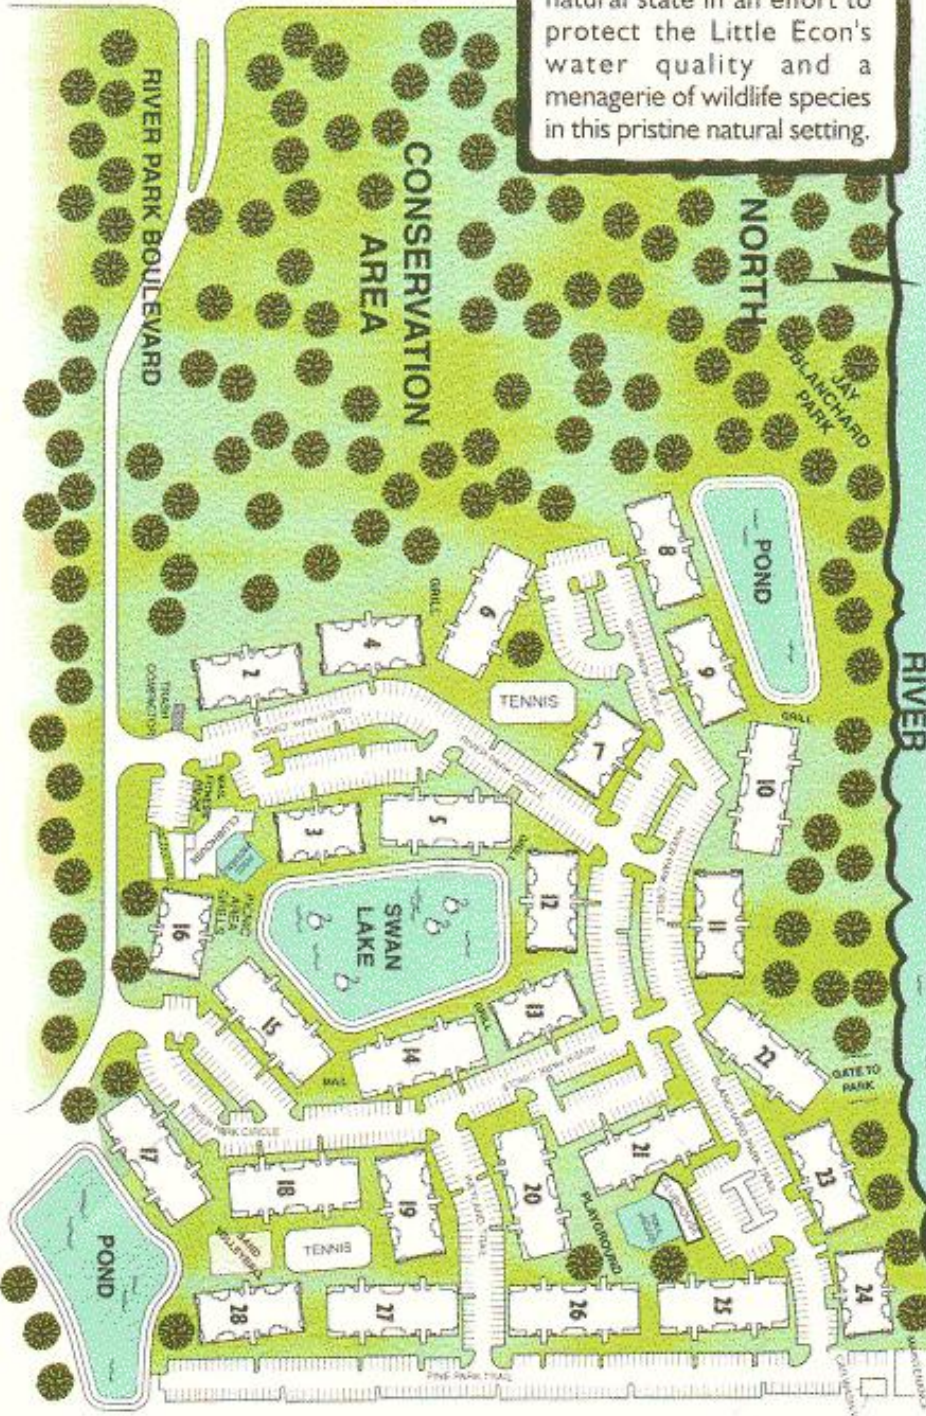

# RIVER PARK

TO HWY 50 (COLONIAL)

DEAN ROAD

River Park nestles up to a winding portion of the Little Econlockhatchee River; its banks and surrounding wetlands encompass a delicate ecosystem lush with tall trees and abundant wildlife. River Park Apartments has preserved approximately 10 additional acres of wetlands in its natural state in an effort to protect the Little Econ's water quality and a menagerie of wildlife species in this pristine natural setting.

**Address:**

2211 River Park Cir  
 Orlando, FL 32817  
**Phone: (407) 381-2222**

**Office Hours:**

Mon. - Fri: 9 am - 6 pm  
 Sat: 10 am - 5 pm  
 Sun: 12 pm - 5 pm

*www.RiverParkApts.com*